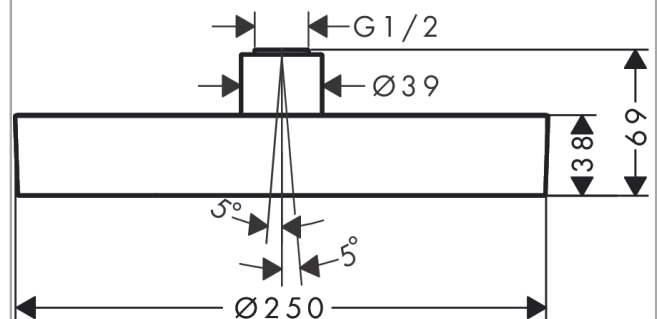

Scale drawing