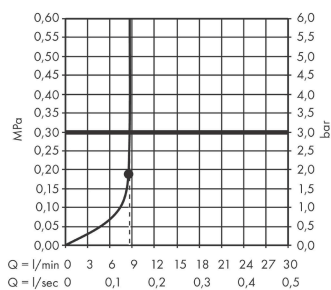

Flowchart

The consumption was measured in combination with the appropriate fittings (thermostat/mixer/ in-wall valve) to reflect actual application in practice.