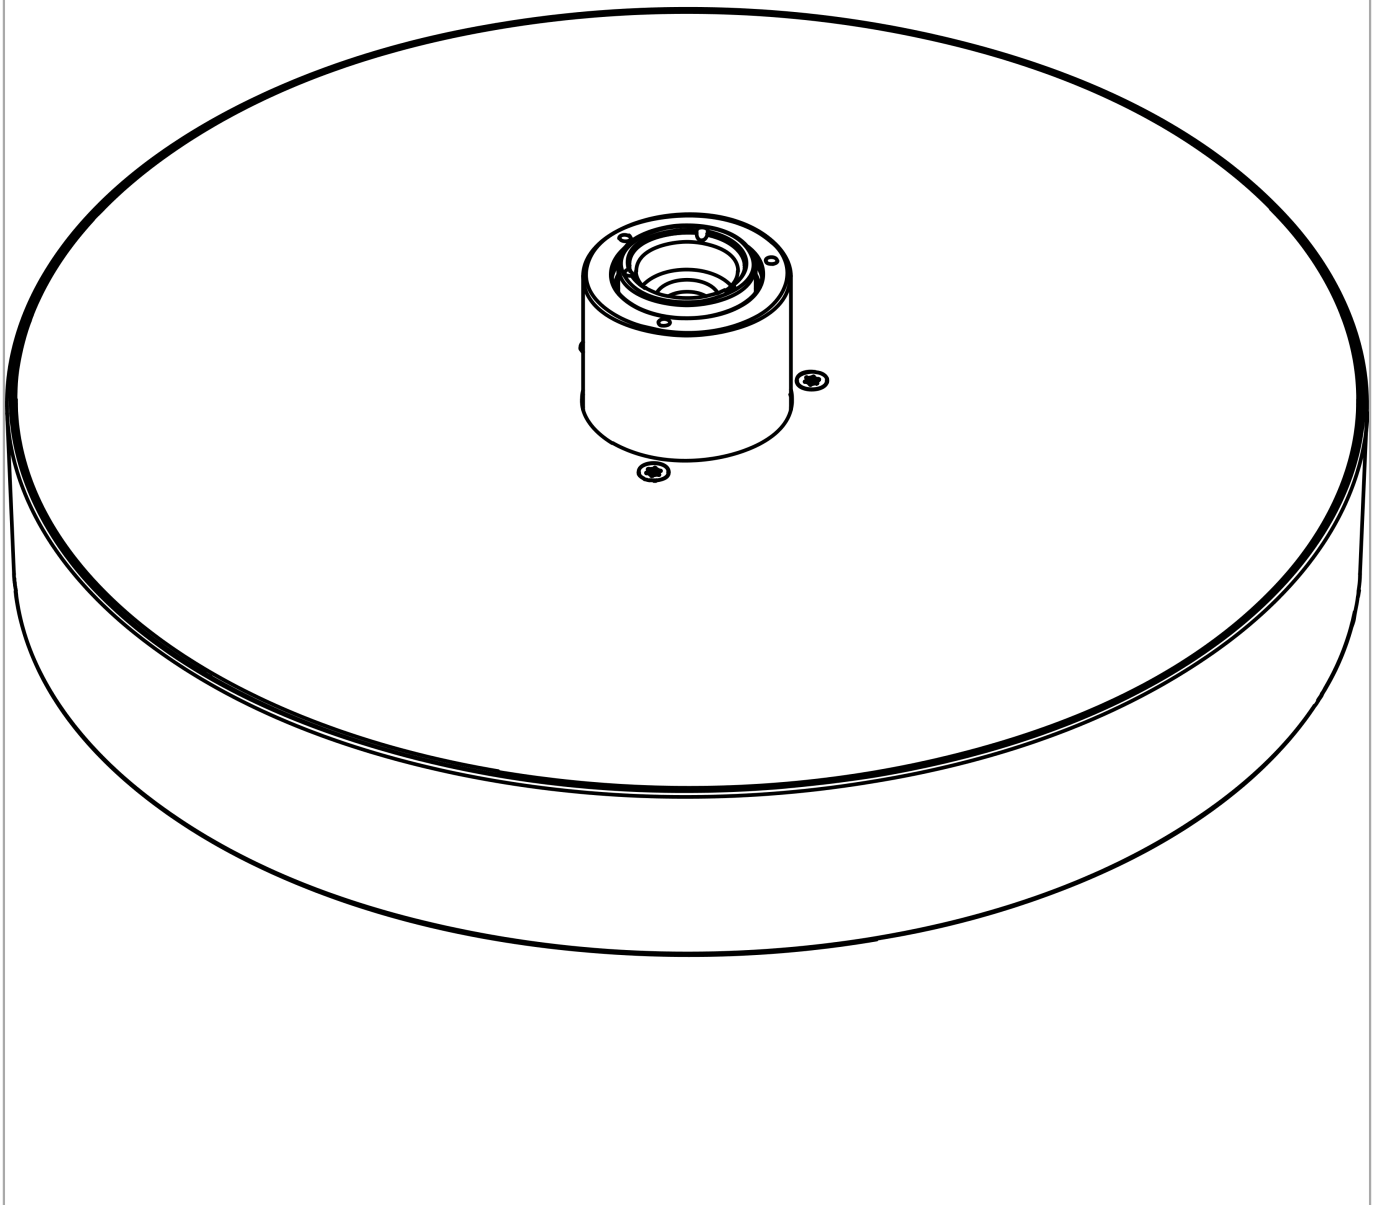

#### product features

- shower head size: 250 mm
- spray type: PowderRain
- ball-joint: overhead shower angle (2 x 5°) adjustable
- material spray disc: aluminium
- spray disc surface: graphite
- maximum flow rate at 3 bar: 9 l/min
- flow rate PowderRain spray (at 3 bar): 9 l/min
- minimum flow pressure: 1,7 bar
- overhead shower removable for cleaning
- installation: ceiling or wall, Tool-free assembly and disassembly
- connection thread G ½
- connection dimension: DN15

### Scale drawing

### Flowchart

The consumption was measured in combination with the appropriate fittings (thermostat/mixer/ in-wall valve) to reflect actual application in practice.

Rainfinity  
Overhead shower 250 1jet EcoSmart  
Surfaces: **Brushed Black Chrome** Article Number: **26229340**

## Exploded Drawing

Year of production: >01/21

**Rainfinity**  
**Overhead shower 250 1jet EcoSmart**  
 Surfaces: **Brushed Black Chrome**    Article Number: **26229340**